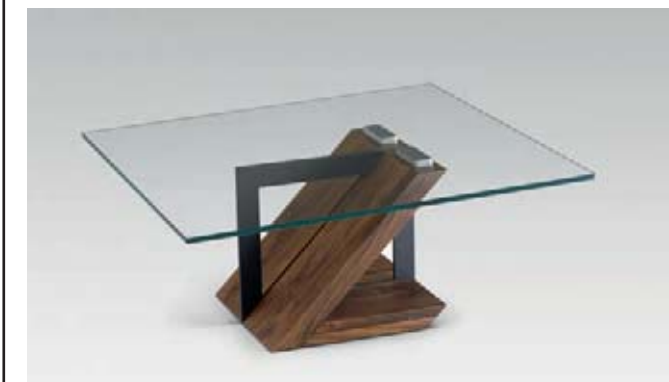

Couchtisch 4104-4219

Colorado Nussbaum geölt,
Kristallglas
LBH 90/90/38 cm

Coffee-Table 4104-4219

Colorado walnut oiled finish,
Crystal glass
LWH 90/90/38 cm