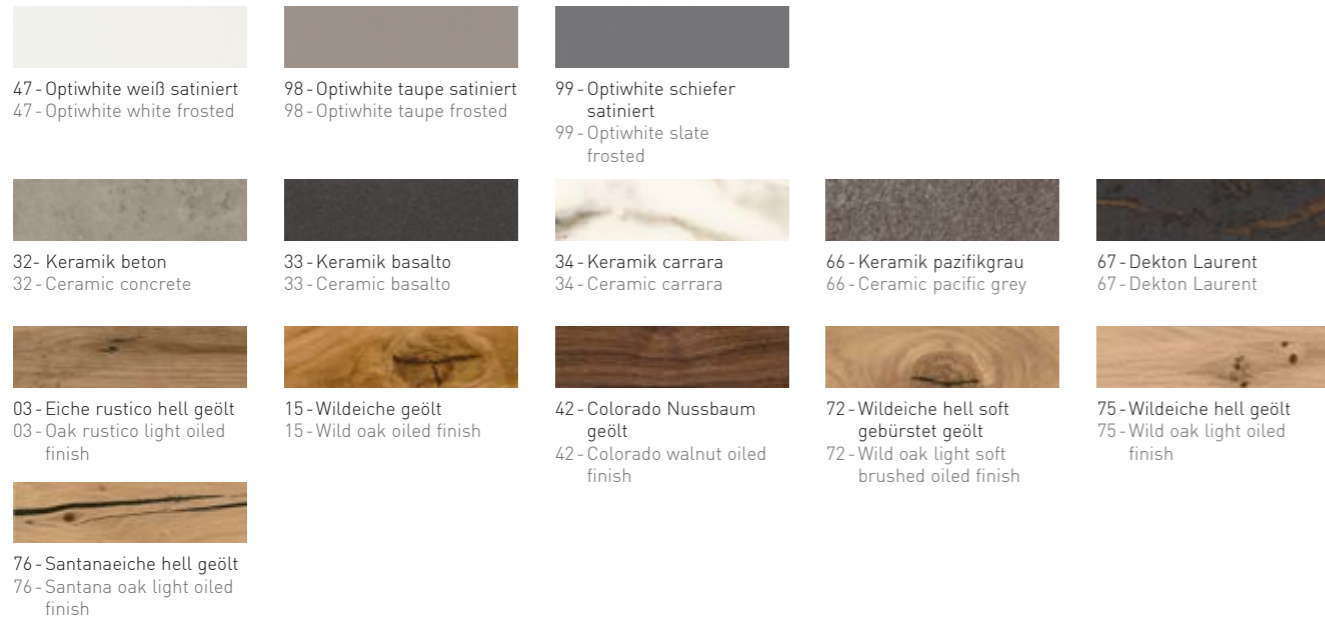

98 - Optiwhite taupe satiniert
98 - Optiwhite taupe frosted

99 - Optiwhite schiefer satiniert
99 - Optiwhite slate frosted

32 - Keramik beton
32 - Ceramic concrete

33 - Keramik basalto
33 - Ceramic basalto

34 - Keramik carrara
34 - Ceramic carrara

66 - Keramik pazifikgrau
66 - Ceramic pacific grey

67 - Dekton Laurent
67 - Dekton Laurent

03 - Eiche rustico hell geölt
03 - Oak rustico light oiled finish

15 - Wildeiche geölt
15 - Wild oak oiled finish

42 - Colorado Nussbaum geölt
42 - Colorado walnut oiled finish

72 - Wildeiche hell soft gebürstet geölt
72 - Wild oak light soft brushed oiled finish

75 - Wildeiche hell geölt
75 - Wild oak light oiled finish

76 - Santanaeiche hell geölt
76 - Santana oak light oiled finish

COPPA* 4770- bis 4777-

47 - Optiwhite weiß satiniert
47 - Optiwhite white frosted