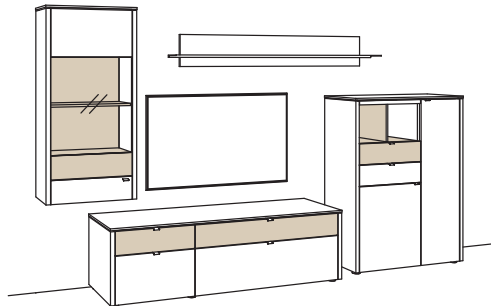

## recommendation GA15-....L/R

R = reversed (same price)

W	353 cm
H	208 cm
D	53/43/33/19 cm