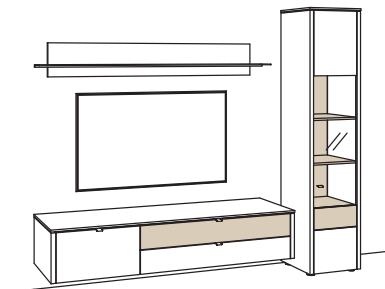

TOTAL PRICE

recommendation consists of:

1x hanging lowboard game	9700-....L
1x wall panel game	9808-....
1x cabinet game	9770-....R

LIGHTING PACKAGE:

complete lighting incl. transformer, extension cord and dimmer **GL06-0000**

LIGHTING for single orders

3x set of 1 LED lighting, cabinet à	9790-0001
1x top panel lighting, hanging lowboard	9791-0027
1x top panel lighting, cabinet	9791-0011
1x wall panel lighting, wall panel	9794-0003
1x bottom lighting, hanging lowboard	9797-0001
2x transformer à	9795-0000
1x transmit dimmer set	0094-0044

supplementary equipment, optional:

1x cable outlet, hanging lowboard	9820-0000	
1x cable cover + tv wall mount	0098-..44	s. p. 27
1x infrared repeater	0089-0044	

Wall panel and aluminium tray always in the colour of the carcase.