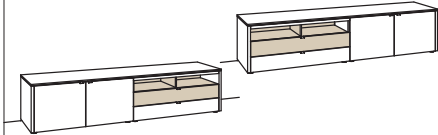

### lowboard game

2 doors  
2 wood shelves, adjustable  
2 full pull out drawers  
(divided)  
2 open spaces  
pre-assembled, 3 cases

W à 246 cm  
H 55 cm  
D 53 cm

inside measurement open spaces:  
**2x** WxHxD 574x135x383 mm