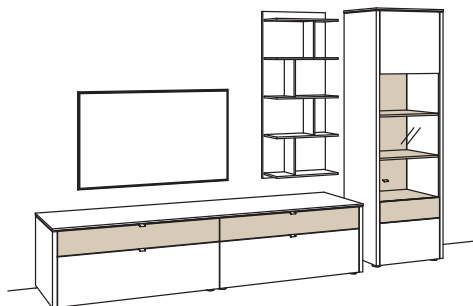

## recommendation GA13-....L/R

R = reversed (same price)

Please note: timber oak at Lowboard W 246 cm only available on request!

W 333 cm  
H 208 cm  
D 53/43/22 cm