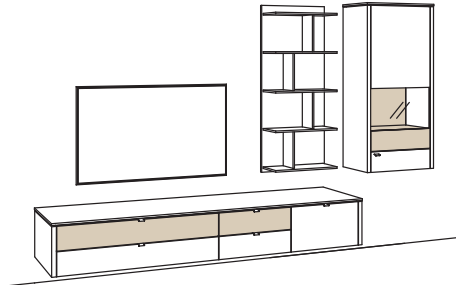

## recommendation GA11-....L/R

R = reversed (same price)

W 333 cm  
 H 208 cm  
 D 53/33/22 cm