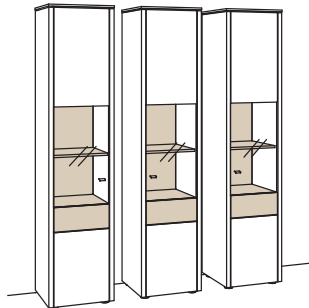

## recommendation GA01-....L/R

R = reversed (same price)

W 180 cm  
H 208 cm  
D 43 cm