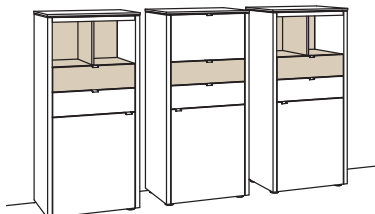

GAME

Available in (Please add order-no. with finish code):

carcase + front: (5TH + 6TH number)

37 - lacquered crystal white matt

38 - lacquered anthracite matt

front accent: (7TH + 8TH number)

71 - timber oak

73 - straight slats

74 - slanted slats

9TH number of the order-no.:

L=pictured wall unit

R=mirrored wall unit

optional underframe: **-11..** metall crystal white matt | **-18..** metall anthracite matt

recommendation GA04-....L/R

R = reversed (same price)

W 240 cm
H 140 cm
D 43 cm

TOTAL PRICE

recommendation consists of:

1x highboard game	9758-....L
1x highboard game	9757-....R
1x highboard game	9758-....R

LIGHTING PACKAGE:

complete lighting incl. transformer, extension cord and dimmer **GL04-0000**

LIGHTING for single orders

4x set of 1 LED lighting, highboard à	9790-0001
3x top panel lighting, highboard à	9791-0012
2x transformer à	9795-0000
1x transmit dimmer set	0094-0044

supplementary equipment, optional:

3x underframe, highboard à	9821-..01
3x underframe lighting, highboard à	9792-0001

recommendation GA05-....

W 300 cm
H 208 cm
D 43/19 cm