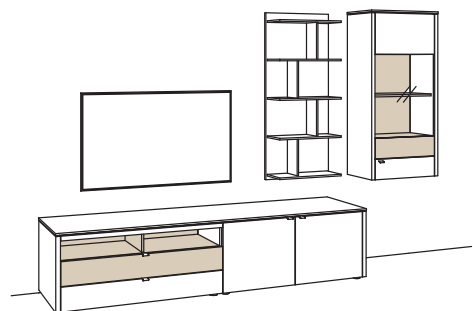

## recommendation GA14-....L/R

R = reversed (same price)

W 333 cm  
H 208 cm  
D 53/33/22 cm