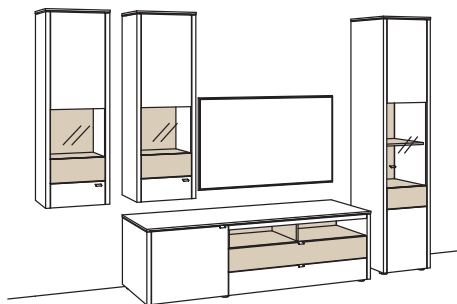

recommendation GA10-....L/R

R = reversed (same price)

W 320 cm
H 208 cm
D 53/43/33 cm

TOTAL PRICE

recommendation consists of:

2x hanging cabinet game	9724....L
1x lowboard game	9712....L
1x cabinet game	9773....R

LIGHTING PACKAGE:

complete lighting incl. transformer, extension cord and dimmer **GL10-0000**

LIGHTING for single orders

6x set of 1 LED lighting, hanging cabinet/lowboard/cabinet à	9790-0001
2x top panel lighting, hanging cabinet à	9791-0001
1x top panel lighting, lowboard	9791-0027
1x top panel lighting, cabinet	9791-0011
2x transformer à	9795-0000
1x Extra extension cord game	9796-0000
1x transmit dimmer set	0094-0044

supplementary equipment, optional:

1x underframe, lowboard	9821-..06
1x underframe lighting, lowboard	9792-0006
1x cable outlet, lowboard	9820-0000
1x cable cover + tv wall mount	0098-..44
1x infrared repeater	0089-0044