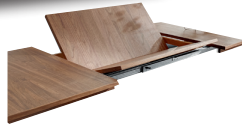

light height up to frame: 67,1 cm - light dimension leg style A+D: table length minus 24 cm, table width minus 12 cm - light dimension leg style B+E: table length/ table width minus 17 cm - table top: grain direction crossway

Oiled finishes also available in lacquered finish:
Surcharge order-no. 9999-9941