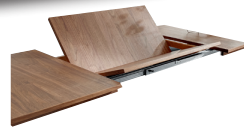

light height up to frame: 67,1 cm - light dimension leg style A+D: table length minus 24 cm, table width minus 12 cm - light dimension leg style B+E: table length/width minus 17 cm - grain direction: crossway

Oiled finishes also available in lacquered finish:
Surcharge order-no. 9999-9941