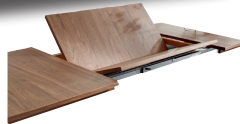

light dimension up to frame: 67,1 cm - light dimension leg style A+D: table length minus 24 cm, table width minus 12 cm - light dimension leg style B+E: table length/ table width minus 17 cm - table top: grain direction crossway

Oiled finishes also available in lacquered finish:
Surcharge order-no. 9999-9941