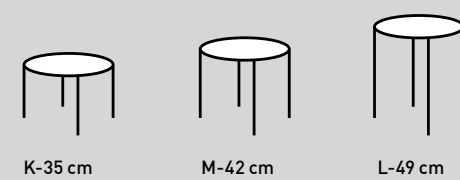

4940- bis 4948- RIO

3 COUCHTISCH-FORMEN IN 9 GRÖSSEN:

2 METALLFÜSSE:

IN 3 HÖHEN:

RIO MACHT EINFACH ALLES MIT.

RIO für Büros, Dielen, Wintergärten und viele Raumsituationen mehr: Neben Ihrem Lesesessel wird RIO zum praktischen Beistelltisch, als kleiner Dielentisch überzeugt er mit besonders robusten Oberflächen und im Wintergarten als markanter Hingucker.

RIO MACHT SICH AUCH NEBEN IHREM BETT GUT.

RIO macht den Unterschied und passt perfekt in Ihr Zuhause: Drei Höhen stehen zu Wahl und so begleitet RIO als Nachttisch nicht nur Polsterbetten gekonnt, sondern auch besonders hohe Boxspringbetten.

4942-1278M: Schwarz • Anziano Eiche lackiert gebürstet • LBH 83 x 83 x 42 cm

4942-1278M: Black • Anziano oak lacquered brushed • LWH 83 x 83 x 42 cm