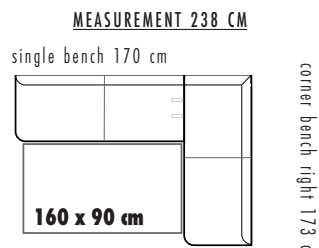

- WAVINESS OF THE FABRIC AND ABRASIONS CAUSED BY DAILY USE CAN NOT BE AVOIDED FOR COMFORT AND DESIGN REASONS.

- METAL PARTS AVAILABLE IN THE FINISHES:

17- STAINLESS STEEL OPTIC

18- ANTHRACITE MATT