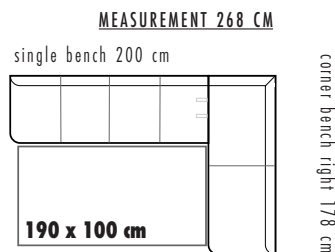

- WAVINESS OF THE FABRIC AND ABRASIONS CAUSED BY DAILY USE CAN NOT BE AVOIDED FOR COMFORT AND DESIGN REASONS.

- METAL PARTS AVAILABLE IN THE FINISHES:

17- STAINLESS STEEL OPTIC

18- ANTHARCITE MATT