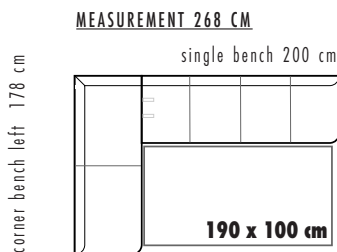

- WAVINESS OF THE FABRIC AND ABRASIONS CAUSED BY DAILY USE CAN NOT BE AVOIDED FOR COMFORT AND DESIGN REASONS.

- METAL PARTS AVAILABLE IN THE FINISHES:

17- STAINLESS STEEL OPTIC

18- ANTHARCITE MATT