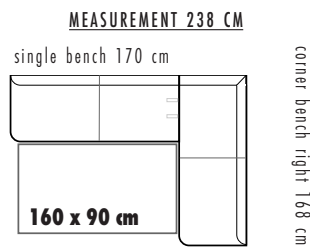

- WAVINESS OF THE FABRIC AND ABRASIONS CAUSED BY DAILY USE CAN NOT BE AVOIDED FOR COMFORT AND DESIGN REASONS.

- METAL PARTS AVAILABLE IN THE FINISHES:

17- STAINLESS STEEL OPTIC

18- ANTHARCITE MATT