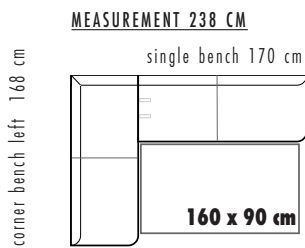

- WAVINESS OF THE FABRIC AND ABRASIONS CAUSED BY DAILY USE CAN NOT BE AVOIDED FOR COMFORT AND DESIGN REASONS.

- METAL PARTS AVAILABLE IN THE FINISHES:

17- STAINLESS STEEL OPTIC

18- ANTHARCITE MATT