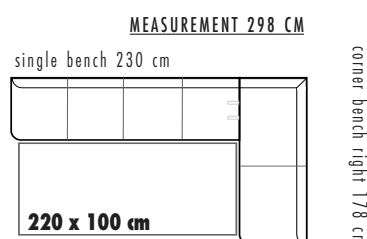

- WAVINESS OF THE FABRIC AND ABRASIONS CAUSED BY DAILY USE CAN NOT BE AVOIDED FOR COMFORT AND DESIGN REASONS.

- METAL PARTS AVAILABLE IN THE FINISHES:

17- STAINLESS STEEL OPTIC

18- ANTHARCITE MATT