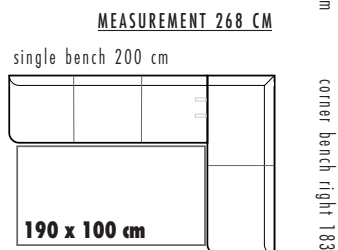

- WAVINESS OF THE FABRIC AND ABRASIONS CAUSED BY DAILY USE CAN NOT BE AVOIDED FOR COMFORT AND DESIGN REASONS.

- METAL PARTS AVAILABLE IN THE FINISHES:

17- STAINLESS STEEL OPTIC

18- ANTHRACITE MATT