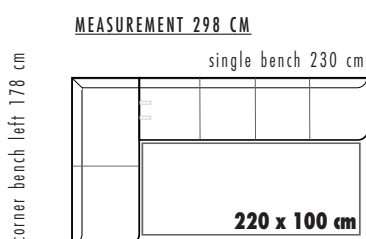

- WAVINESS OF THE FABRIC AND ABRASIONS CAUSED BY DAILY USE CAN NOT BE AVOIDED FOR COMFORT AND DESIGN REASONS.

- METAL PARTS AVAILABLE IN THE FINISHES:

17- STAINLESS STEEL OPTIC

18- ANTHARCITE MATT