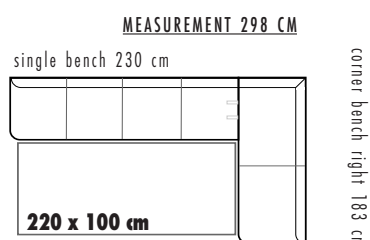

- WAVINESS OF THE FABRIC AND ABRASIONS CAUSED BY DAILY USE CAN NOT BE AVOIDED FOR COMFORT AND DESIGN REASONS.

- METAL PARTS AVAILABLE IN THE FINISHES:

17- STAINLESS STEEL OPTIC

18- ANTHRACITE MATT