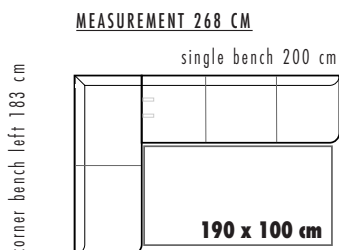

- WAVINESS OF THE FABRIC AND ABRASIONS CAUSED BY DAILY USE CAN NOT BE AVOIDED FOR COMFORT AND DESIGN REASONS.

- METAL PARTS AVAILABLE IN THE FINISHES:

17- STAINLESS STEEL OPTIC

18- ANTHRACITE MATT