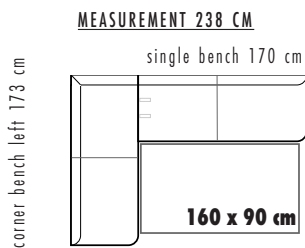

- WAVINESS OF THE FABRIC AND ABRASIONS CAUSED BY DAILY USE CAN NOT BE AVOIDED FOR COMFORT AND DESIGN REASONS.

- METAL PARTS AVAILABLE IN THE FINISHES:

17- STAINLESS STEEL OPTIC

18- ANTHRACITE MATT