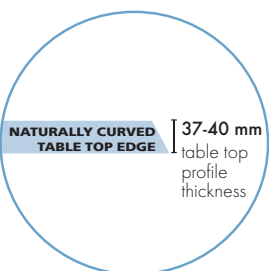

ET587 | SUN

5 FIXED SIZES, WITH NATURALLY CURVED TABLE TOP EDGE

model shown on catalogue page: 1121

Oiled finishes also available as lacquered finish:
surcharge order-no. 9999-9941

METAL FRAME:

Please add the 5TH and 6TH number of the order-no.:

SEATING	L W H	ORDER-NO.		
	200x110x75	5872-18..		
	225x110x75	5873-18..		
	250x110x75	5874-18..		
	275x110x75	5875-18..		
	300x110x75	5876-18..		

naturally curved table top edge