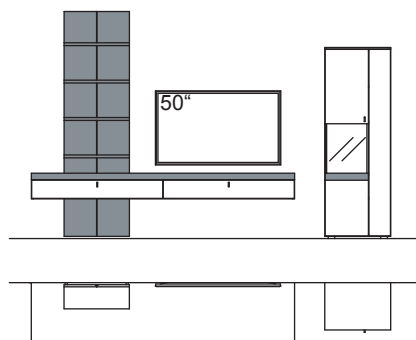

RECOMMENDATION X230-....L/R

R = reversed (same price)

W 330 cm
H 207 cm
D 53/43/20/6 cm

TOTAL PRICE

lacquered / wood

recommendation consists of:

1x wall panel X2	D815-..00
1x surcharge, special size wall panel	9999-9973
4x wall shelf X2	D805-..00
1x hanging lowboard X2	D007-....
1x cabinet X2	D506-....R

LIGHTING PACKAGE:

complete lighting incl. transformer, extension cord and dimmer **DL30-0000**

LIGHTING for single orders

5x set of 1 LED lighting, wall shelf/cabinet à	D901-0001
1x ambient lighting, wall panel	D902-0001
1x ambient lighting, cabinet	D909-0057
2x transformer à	D915-0000
1x additional extension cord	D916-0000
1x transmit dimmer set	0094-0034

supplementary equipment, optional:

1x underframe, cabinet	D848-.02
1x underframe lighting, cabinet	D911-0002
1x cable outlet, hanging lowboard	D840-0000

wall panels and wall shelves always in wood finish.