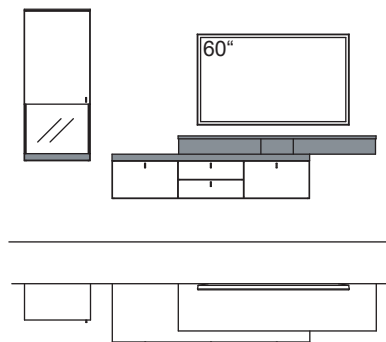

RECOMMENDATION X206-....L/R

R = reversed (same price)

W 320 cm
H 190 cm
D 53/43/33 cm

TOTAL PRICE

lacquered / wood

recommendation consists of:

1x hanging cabinet X2	D744-....L
1x hanging lowboard X2	D034-....
1x hanging media shelf X2	D843-....

LIGHTING PACKAGE:

complete lighting incl. transformer, extension cord and dimmer **DL06-0000**

LIGHTING for single orders

1x set of 1 LED lighting, hanging cabinet	D901-0001
1x ambient lighting, hanging media shelf	D903-0000
1x transformer	D915-0000
1x additional extension cord	D916-0000
1x transmit dimmer set	0094-0034

supplementary equipment, optional:

1x cable outlet, hanging media shelf	D840-0000

Hanging media shelf always in wood finish.