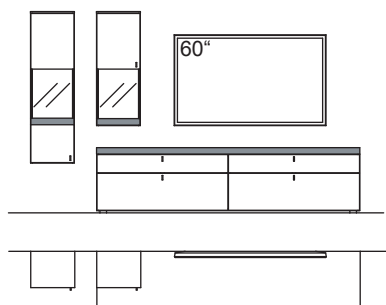

RECOMMENDATION X211-....L/R

R = reversed (same price)

W 300 cm
H 185 cm
D 53/33 cm

TOTAL PRICE

lacquered / wood

recommendation consists of:

1x hanging cabinet X2	D741-....L
1x hanging cabinet X2	D731-....L
1x lowboard X2	D146-....

LIGHTING PACKAGE:

complete lighting incl. transformer, extension cord and dimmer **DL11-0000**

LIGHTING for single orders

2x set of 1 LED lighting, hanging cabinet à	D901-0001
1x ambient lighting, lowboard	D909-0022
1x transformer	D915-0000
1x additional extension cord	D916-0000
1x transmit dimmer set	0094-0034

supplementary equipment, optional:

1x underframe, lowboard	D848-..11
1x underframe lighting, lowboard	D911-0011
1x cable outlet, lowboard	D840-0000