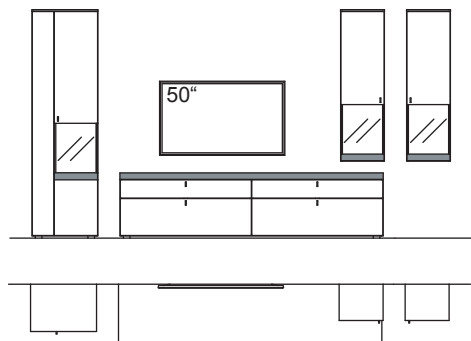

(overview see page 3)

9TH number of the order-no.: L=pictured wall unit | R=mirrored wall unit

RECOMMENDATION X205-....L/R

R = reversed (same price)

W 360 cm
H 190 cm
D 53/33 cm

TOTAL PRICE

lacquered / wood

(overview see page 3)

9TH number of the order-no.: L=pictured wall unit | R=mirrored wall unit

RECOMMENDATION X222-....L/R

R = reversed (same price)

W 380 cm
H 208 cm
D 53/43/33 cm

TOTAL PRICE

lacquered / wood