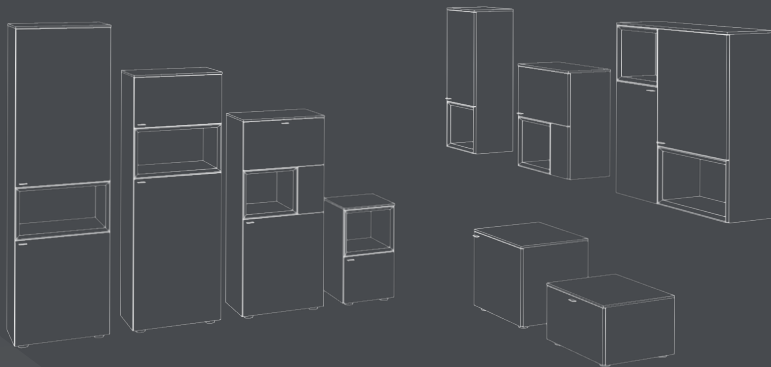

VENJAKOB
#daslebenaufmöbeln

PLAN X

Because easy is simply better –
The new Venjakob planning system

PLAN X is based on uniform grid sizes:

8 height grids

6 width grids

4 depth grids

are available for planning. Therefore, PLAN X enables a furniture set-up that fits perfectly, matches your life-style exactly and gives the room a unique character.

X2 - WHAT YOU NEED TO KNOW FOR YOUR PLANNING PROJECTS:

- For planning elements the following rules apply:
A careful measurement is a prerequisite for exact assembly and alignment of the furniture. Please keep in mind that floors, walls, ceilings etc. are not exactly straight.
- Only planning elements of the same height can be combined, the elements are not stackable.
- The planning elements can be fitted together up to a total width of 240 cm, in this case the top leaf will be in one piece end-to-end, the outer side panels of the planning elements automatically become middle panels.
- The planning elements are available as free-standing single items at the same price.
- If you want to change system recommendations, they have to be dismantled into their planning elements.
- The respective ambient lighting as well as underframes and underframe lighting for individual configurations can be found on the last page.
- Please always add a sketch to your order!
- All pictured wall units, system recommendations and planning elements have an „L“ as the 9TH number of the order number, all mirrored items are labeled with an „R“. The mirrored item is available at the same price.
- Special designs (changes of width, height or depth) on request and at a surcharge!
changes of width for wall shelves and shelves for shelving units:
changes of height for wall panels and side panels: