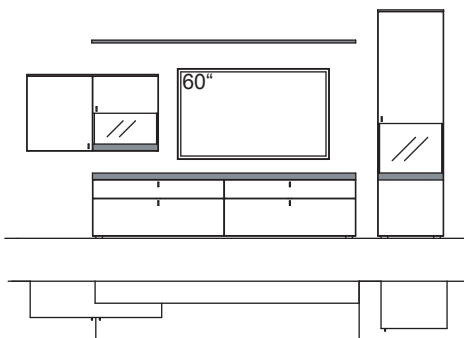

(overview see page 3)

9TH number of the order-no.: L=pictured wall unit | R=mirrored wall unit

RECOMMENDATION X217-....L/R

R = reversed (same price)

W	380 cm
H	208 cm
D	53/43/33/20 cm

TOTAL PRICE
lacquered / wood