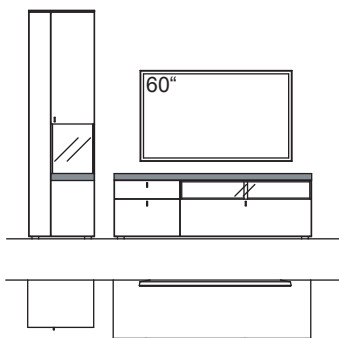

RECOMMENDATION X202-....L/R

R = reversed (same price)

W 260 cm
H 208 cm
D 53/43 cm

TOTAL PRICE

lacquered / wood

recommendation consists of:

1x cabinet X2	D606-....L
1x lowboard X2	D145-....L

LIGHTING PACKAGE:

complete lighting incl. transformer, extension cord and dimmer **DL02-0000**

LIGHTING for single orders

3x set of 1 LED lighting, cabinet/lowboard à	D901-0001
1x ambient lighting, cabinet	D909-0068
1x ambient lighting, lowboard	D909-0019
2x transformer à	D915-0000
1x additional extension cord	D916-0000
1x transmit dimmer set	0094-0034

supplementary equipment, optional:

1x underframe, cabinet	D848-.02
1x underframe lighting, cabinet	D911-0002
1x underframe, lowboard	D848-.08
1x underframe lighting, lowboard	D911-0008
1x cable outlet, lowboard	D840-0000