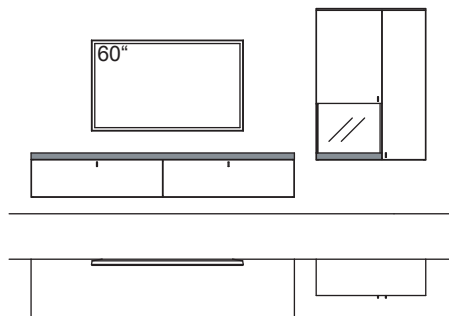

(overview see page 3)

9TH number of the order-no.: L=pictured wall unit | R=mirrored wall unit

RECOMMENDATION X205-....L/R

R = reversed (same price)

W 360 cm
H 190 cm
D 53/33 cm

TOTAL PRICE

lacquered / wood