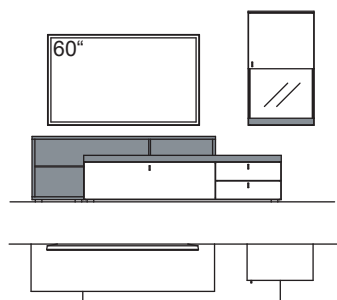

RECOMMENDATION X206-....L/R

R = reversed (same price)

W 320 cm
H 190 cm
D 53/43/33 cm

TOTAL PRICE

lacquered / wood

recommendation consists of:

1x hanging cabinet X2	D744-....L
1x hanging lowboard X2	D034-....
1x hanging media shelf X2	D843-....

R = reversed (same price)

W 260 cm
H 175 cm
D 53/43/33 cm

TOTAL PRICE

lacquered / wood

recommendation consists of:

1x lowboard X2	D121-....R
1x stacking element with corner X2	D844-....L
1x hanging cabinet X2	D733-....R