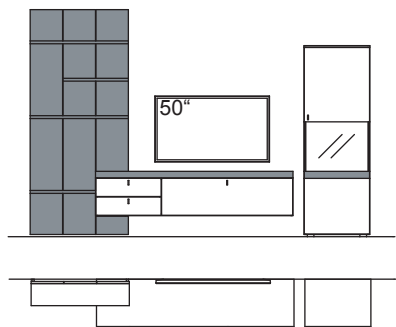

W 310 cm
H 207 cm
D 43/20/6 cm

TOTAL PRICE
lacquered / wood

recommendation consists of:

1x wall panel X2	D816-..00
1x surcharge, special size wall panel	9999-9973
2x wall shelf X2	D806-..00
2x wall shelf X2	D805-..00
1x hanging lowboard X2	D016-....L
1x cabinet X2	D504-....R