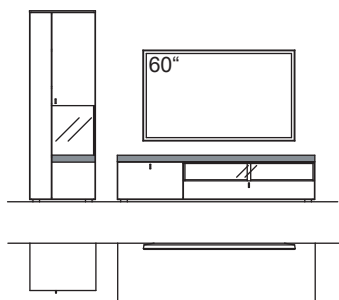

W 260 cm
H 174 cm
D 53/43 cm

TOTAL PRICE

lacquered / wood

recommendation consists of:

1x cabinet X2	D507-....L
1x lowboard X2	D122-....L

LIGHTING PACKAGE:

complete lighting incl. transformer, extension cord and dimmer **DL01-0000**