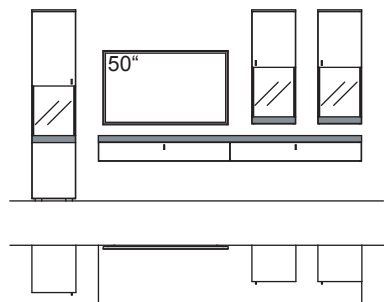

RECOMMENDATION X220-....L/R

R = reversed (same price)

W	300 cm
H	174 cm
D	53/43/33 cm

TOTAL PRICE
lacquered / wood

recommendation consists of:

1x cabinet X2	D501-....L
1x hanging lowboard X2	D007-....
2x hanging cabinet X2	D731-....R

LIGHTING PACKAGE:

complete lighting incl. transformer, extension cord and dimmer	DL20-0000

LIGHTING for single orders

3x set of 1 LED lighting, cabinet/hanging cabinet à	D901-0001
1x ambient lighting, cabinet	D909-0056
1x transformer	D915-0000
1x additional extension cord	D916-0000
1x transmit dimmer set	0094-0034

supplementary equipment, optional:

1x cable outlet, hanging lowboard	D840-0000