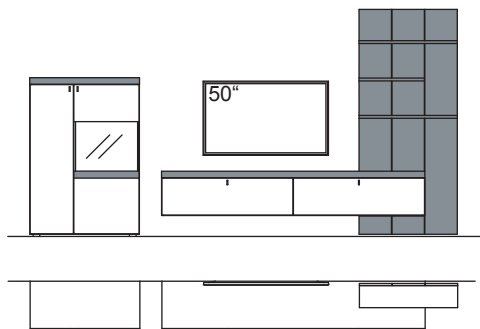

(overview see page 3)

9TH number of the order-no.: L=pictured wall unit | R=mirrored wall unit

RECOMMENDATION X234-....L/R

R = reversed (same price)

W 390 cm
H 207 cm
D 43/20/6 cm

TOTAL PRICE	
lacquered / wood	