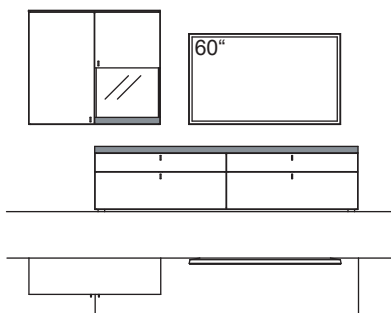

RECOMMENDATION X203-....L/R

R = reversed (same price)

W 300 cm
H 180 cm
D 53/33 cm

TOTAL PRICE

lacquered / wood

recommendation consists of:

1x hanging cabinet X2	D735-....R
1x lowboard X2	D146-....

LIGHTING PACKAGE:

complete lighting incl. transformer, extension cord and dimmer **DL03-0000**

LIGHTING for single orders

1x set of 1 LED lighting, hanging cabinet	D901-0001
1x ambient lighting, lowboard	D909-0022
1x transformer	D915-0000
1x additional extension cord	D916-0000
1x transmit dimmer set	0094-0034

supplementary equipment, optional:

1x underframe, lowboard	D848-.11
1x underframe lighting, lowboard	D911-0011
1x cable outlet, lowboard	D840-0000