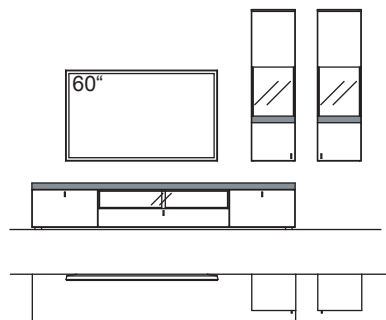

(overview see page 3)

9TH number of the order-no.: L=pictured wall unit | R=mirrored wall unit

RECOMMENDATION X212-....L/R

R = reversed (same price)

W 300 cm
H 200 cm
D 43/33 cm

TOTAL PRICE

lacquered / wood