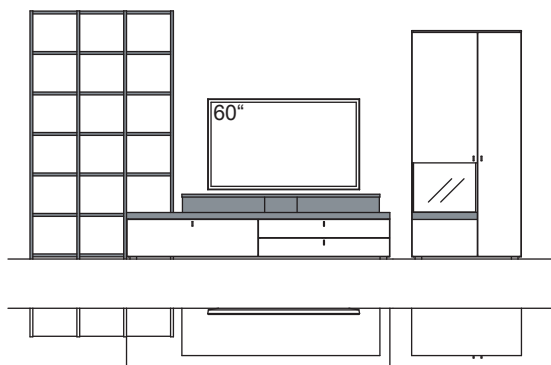

9TH number of the order-no.: L=pictured wall unit | R=mirrored wall unit

RECOMMENDATION X245-....L/R

R = reversed (same price)

W 450 cm
H 226 cm
D 53/43/26 cm

TOTAL PRICE

lacquered / wood

recommendation consists of: