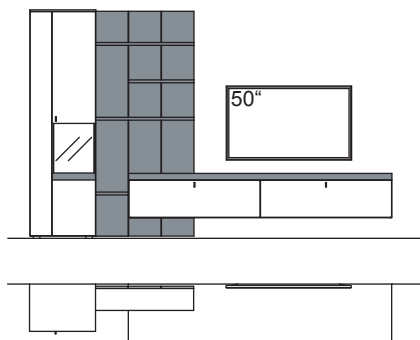

RECOMMENDATION X232-....L/R

R = reversed (same price)

W 330 cm
H 207 cm
D 53/43/20/6 cm

TOTAL PRICE
lacquered / wood

recommendation consists of:

1x cabinet X2	D606-....L
1x wall panel X2	D816-..00
1x surcharge, special size wall panel	9999-9973
2x wall shelf X2	D806-..00
1x wall shelf X2	D805-..00
1x wall shelf X2	D804-..00
1x hanging lowboard X2	D038-....L

LIGHTING PACKAGE:

complete lighting incl. transformer, extension cord and dimmer **DL32-0000**

LIGHTING for single orders

2x set of 1 LED lighting, cabinet/wall shelf à	D901-0001
2x set of 2 LED lightings, wall shelf à	D901-0002
1x ambient lighting, cabinet	D909-0068
1x ambient lighting, wall panel	D902-0002
2x transformer à	D915-0000
1x additional extension cord	D916-0000
1x transmit dimmer set	0094-0034

supplementary equipment, optional:

1x cable outlet, hanging lowboard	D840-0000

wall panels and wall shelves always in wood finish.