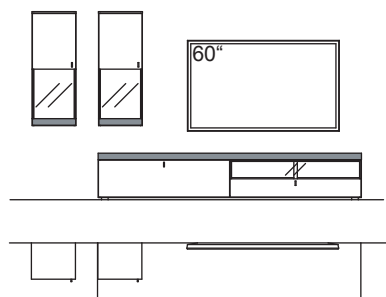

RECOMMENDATION X213-....L/R

R = reversed (same price)

W 300 cm
H 175 cm
D 53/33 cm

TOTAL PRICE

lacquered / wood

recommendation consists of:

2x hanging cabinet X2	D731-....L
1x lowboard X2	D125-....L

LIGHTING PACKAGE:

complete lighting incl. transformer, extension cord and dimmer **DL13-0000**

LIGHTING for single orders

4x set of 1 LED lighting, hanging cabinet/lowboard à	D901-0001
1x ambient lighting, lowboard	D909-0011
1x transformer	D915-0000
1x additional extension cord	D916-0000
1x transmit dimmer set	0094-0034

supplementary equipment, optional:

1x underframe, lowboard	D848-..11
1x underframe lighting, lowboard	D911-0011
1x cable outlet, lowboard	D840-0000