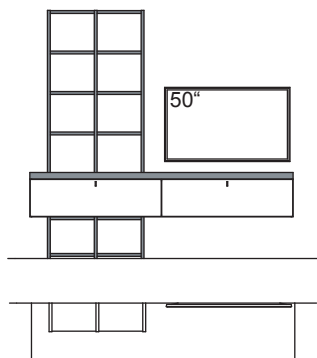

RECOMMENDATION X242-....L/R

R = reversed (same price)

W 240 cm
H 226 cm
D 53/26 cm

TOTAL PRICE

lacquered / wood

recommendation consists of:

1x	hanging lowboard X2	D038-....L
1x	side panel X2, left	D825-..00L
1x	surcharge, special size side panel	9999-9974
6x	shelving unit shelf X2	D828-..00
1x	side panel X2, centre	D825-..00M
1x	surcharge, special size side panel	9999-9974
6x	shelving unit shelf X2	D828-..00
1x	side panel X2, right	D825-..00R
1x	surcharge, special size side panel	9999-9974